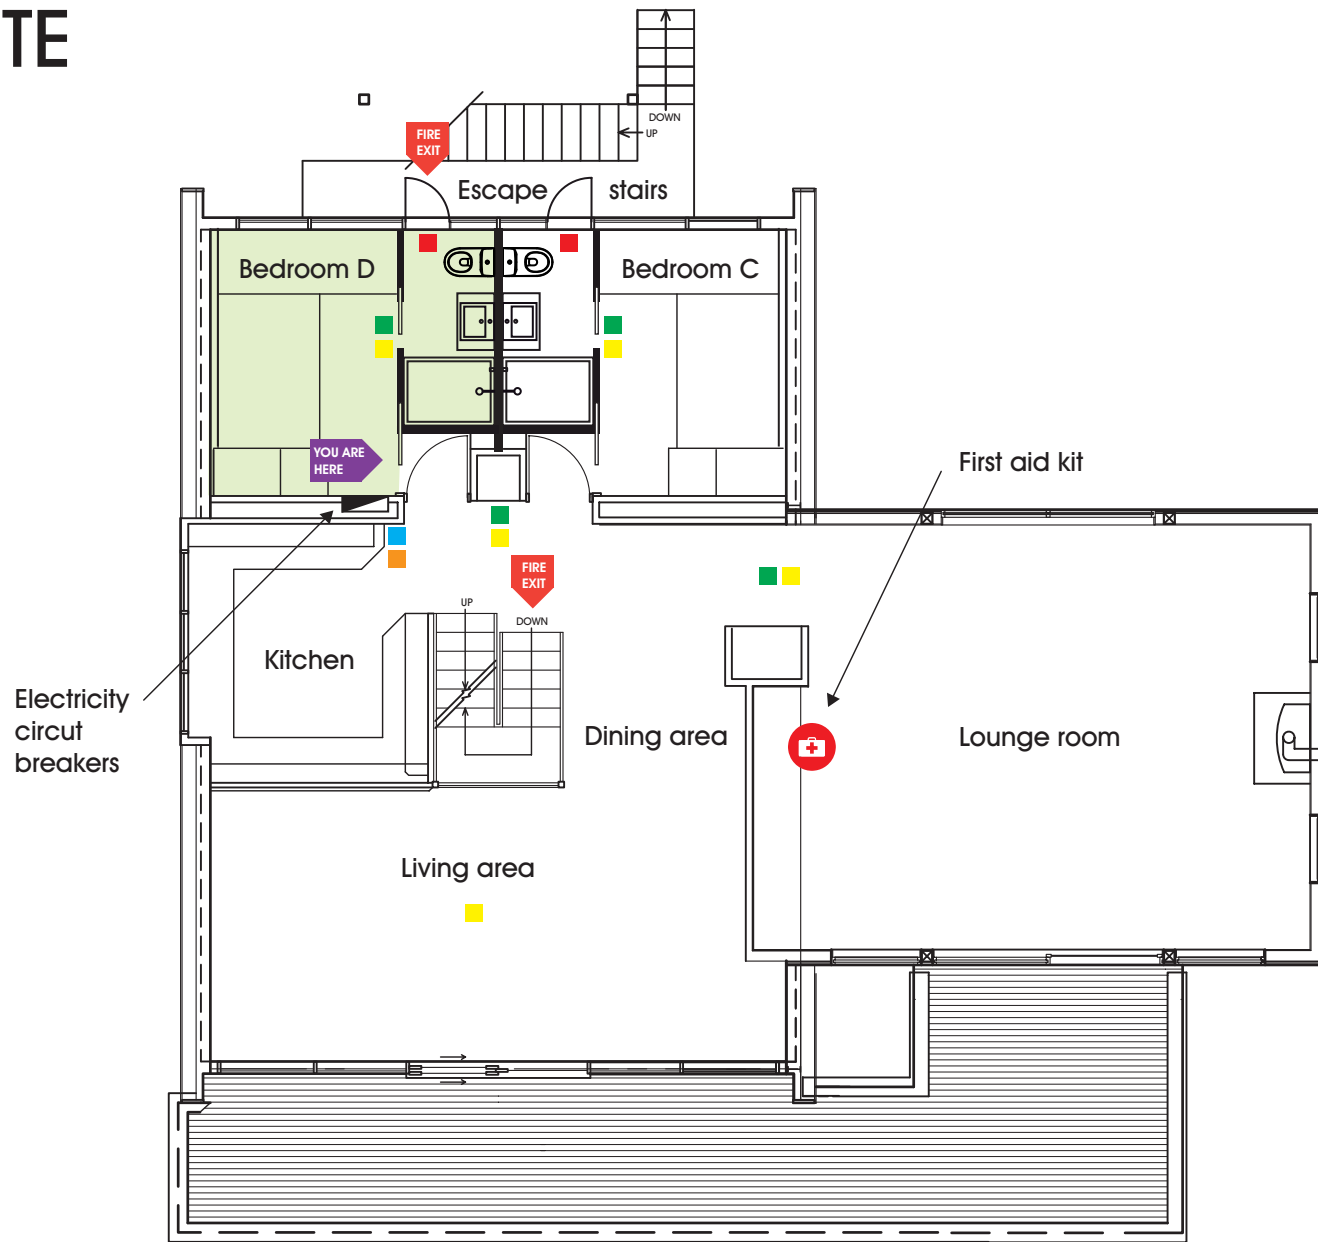

20 Goal Post Rd

BUS STOP 6

GOAL
POST
ROAD

BOOMERANG

BEDROOM B

-  FIRE HOSE REEL
-  FIRE EXTINGUISHER
-  FIRE BLANKET
-  EMERGENCY EXIT
-  EXIT LIGHT
-  SMOKE DETECTOR

20 Goal Post Rd

BUS STOP 6

GOAL
POST
ROAD

CHAMOIS

BEDROOM C

- FIRE HOSE REEL
- FIRE EXTINGUISHER
- FIRE BLANKET
- EMERGENCY EXIT
- EXIT LIGHT
- SMOKE DETECTOR

BUS STOP 6

GOAL
POST
ROAD

20 Goal Post Rd

DELATITE

BEDROOM D

- FIRE HOSE REEL
- FIRE EXTINGUISHER
- FIRE BLANKET
- EMERGENCY EXIT
- EXIT LIGHT
- SMOKE DETECTOR

BUS STOP 6

GOAL
POST
ROAD

20 Goal Post Rd

ENZIAN

BEDROOM E

- FIRE HOSE REEL
- FIRE EXTINGUISHER
- FIRE BLANKET
- EMERGENCY EXIT
- EXIT LIGHT
- SMOKE DETECTOR