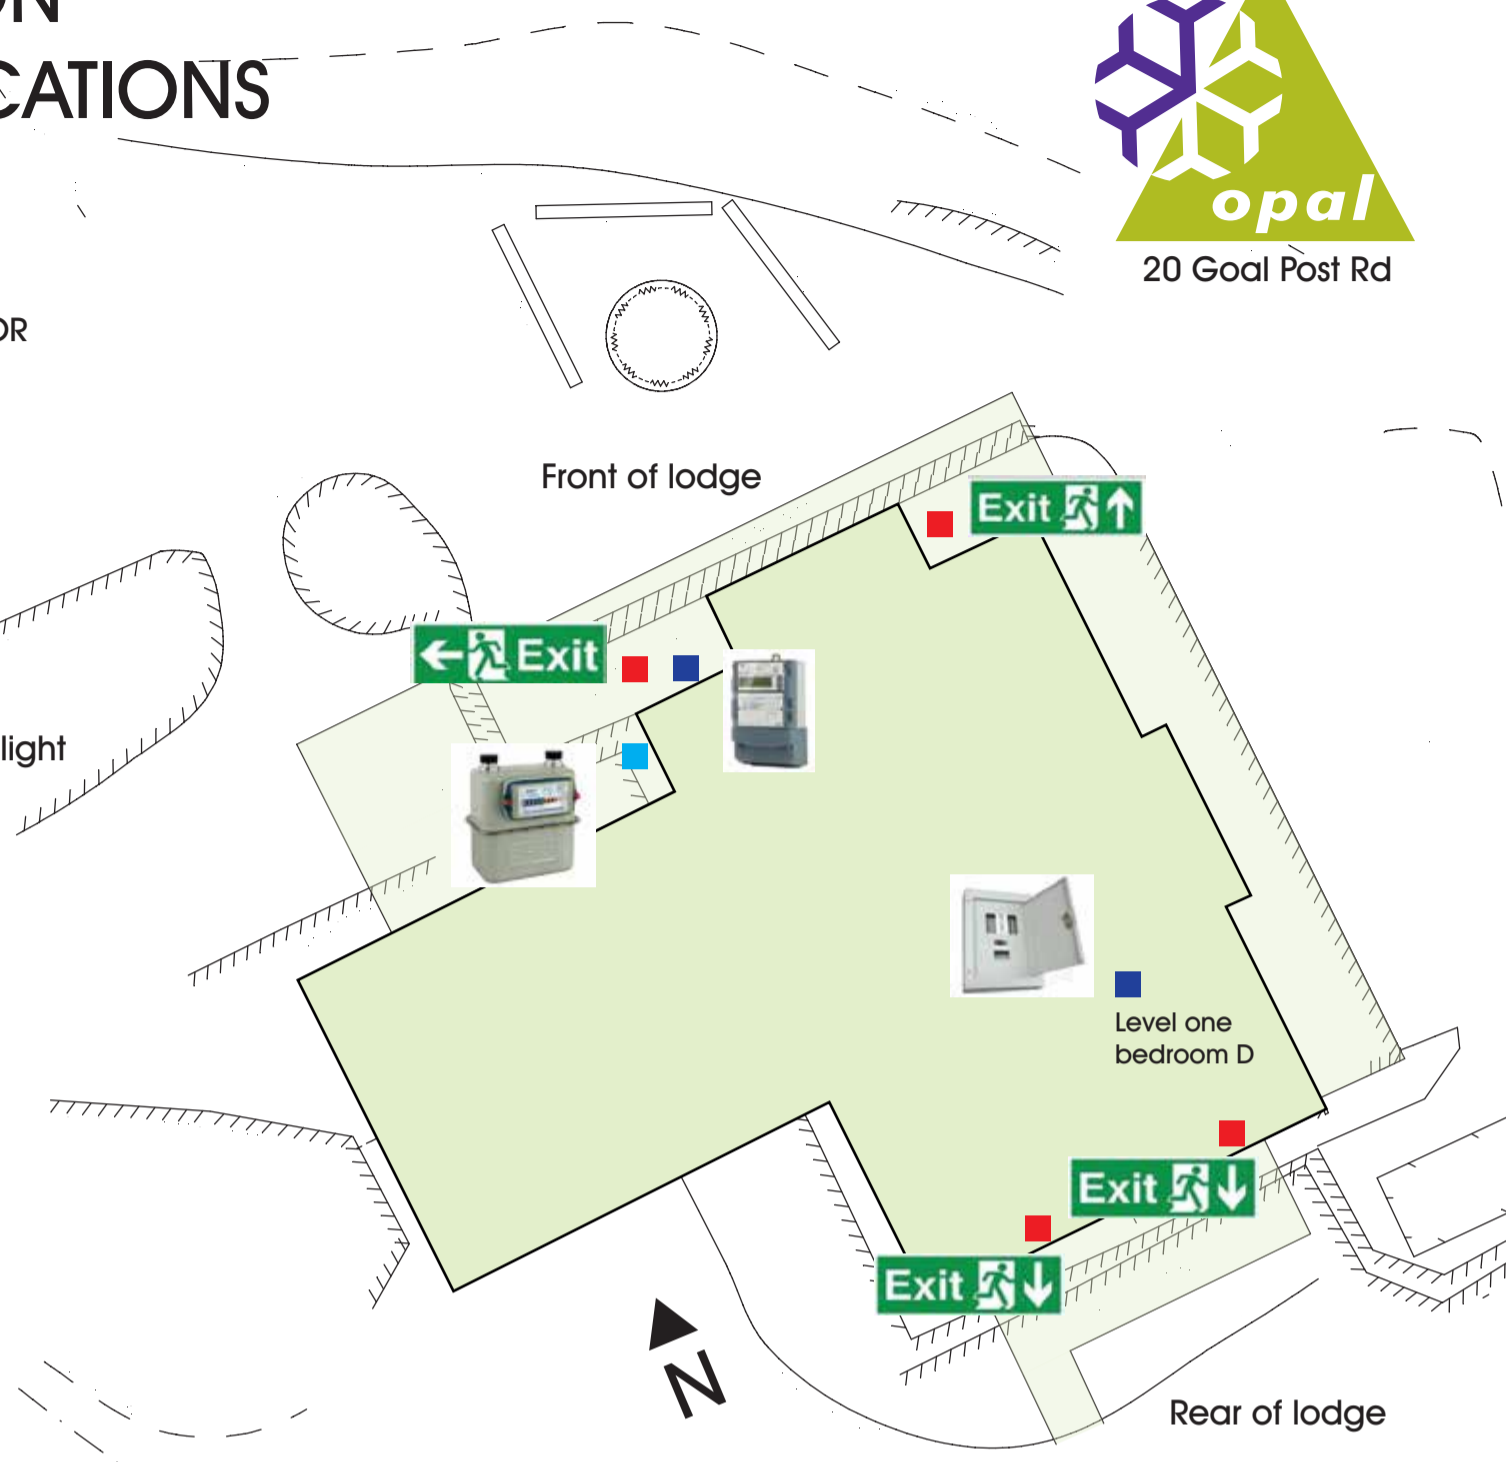

FIRE EVACUATION & CRITICAL LOCATIONS

- EMERGENCY FIRE EXITS
- ELECTRICAL METERBOX – ISOLATOR
- ELECTRICAL CIRCUIT BREAKERS
- GAS METER
- ASSEMBLY POINT

Goal Post Rd

● Opal light

FIRE EVACUATION ASSEMBLY POINT BUS STOP 6

Located on the corner of Delatite Lane & Goal Post Road

GROUND LEVEL

- FIRE HOSE REEL
- FIRE EXTINGUISHER
- FIRE BLANKET
- EMERGENCY EXIT
- EXIT LIGHT
- SMOKE DETECTOR

Assembly Point
BUS STOP 6

GOAL
POST
ROAD

20 Goal Post Rd

LEVEL ONE

- FIRE HOSE REEL
- FIRE EXTINGUISHER
- FIRE BLANKET
- EMERGENCY EXIT
- EXIT LIGHT
- SMOKE DETECTOR

Electricity circuit breakers

BUS STOP 6

GOAL POST ROAD

20 Goal Post Rd

LEVEL TWO

20 Goal Post Rd