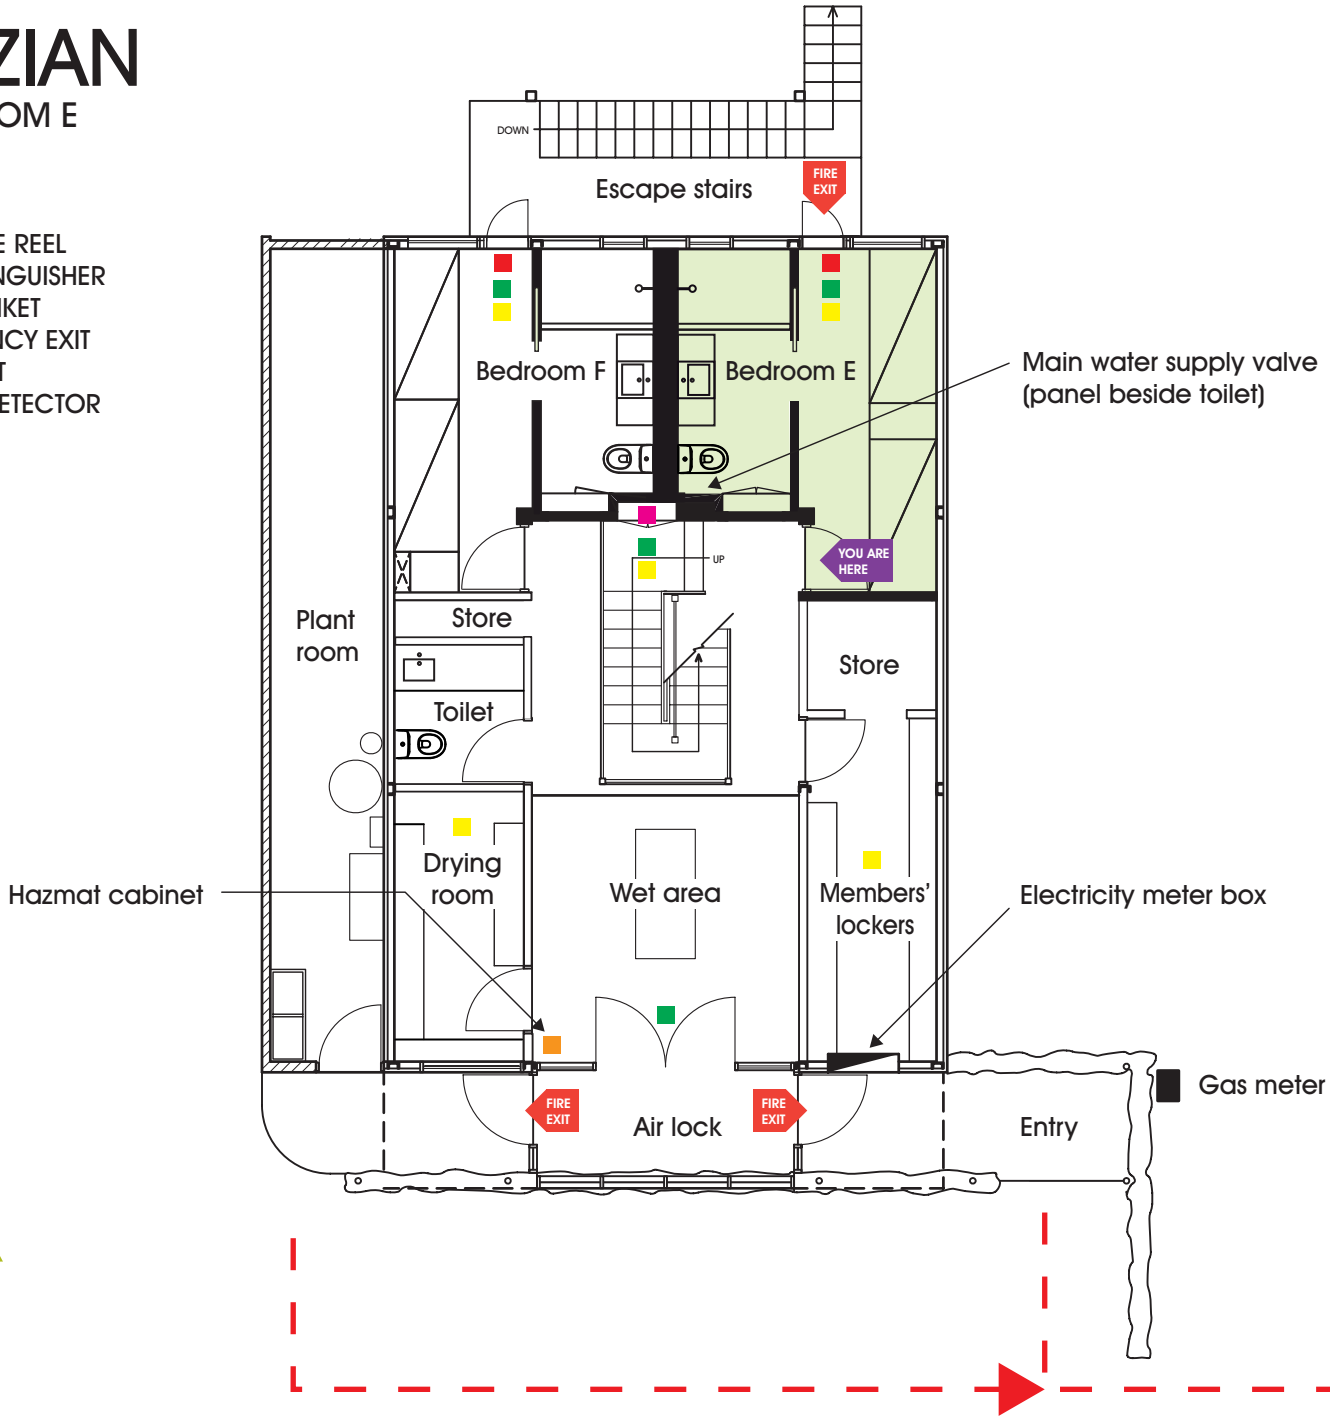

BUS STOP 6

GOAL
POST
ROAD