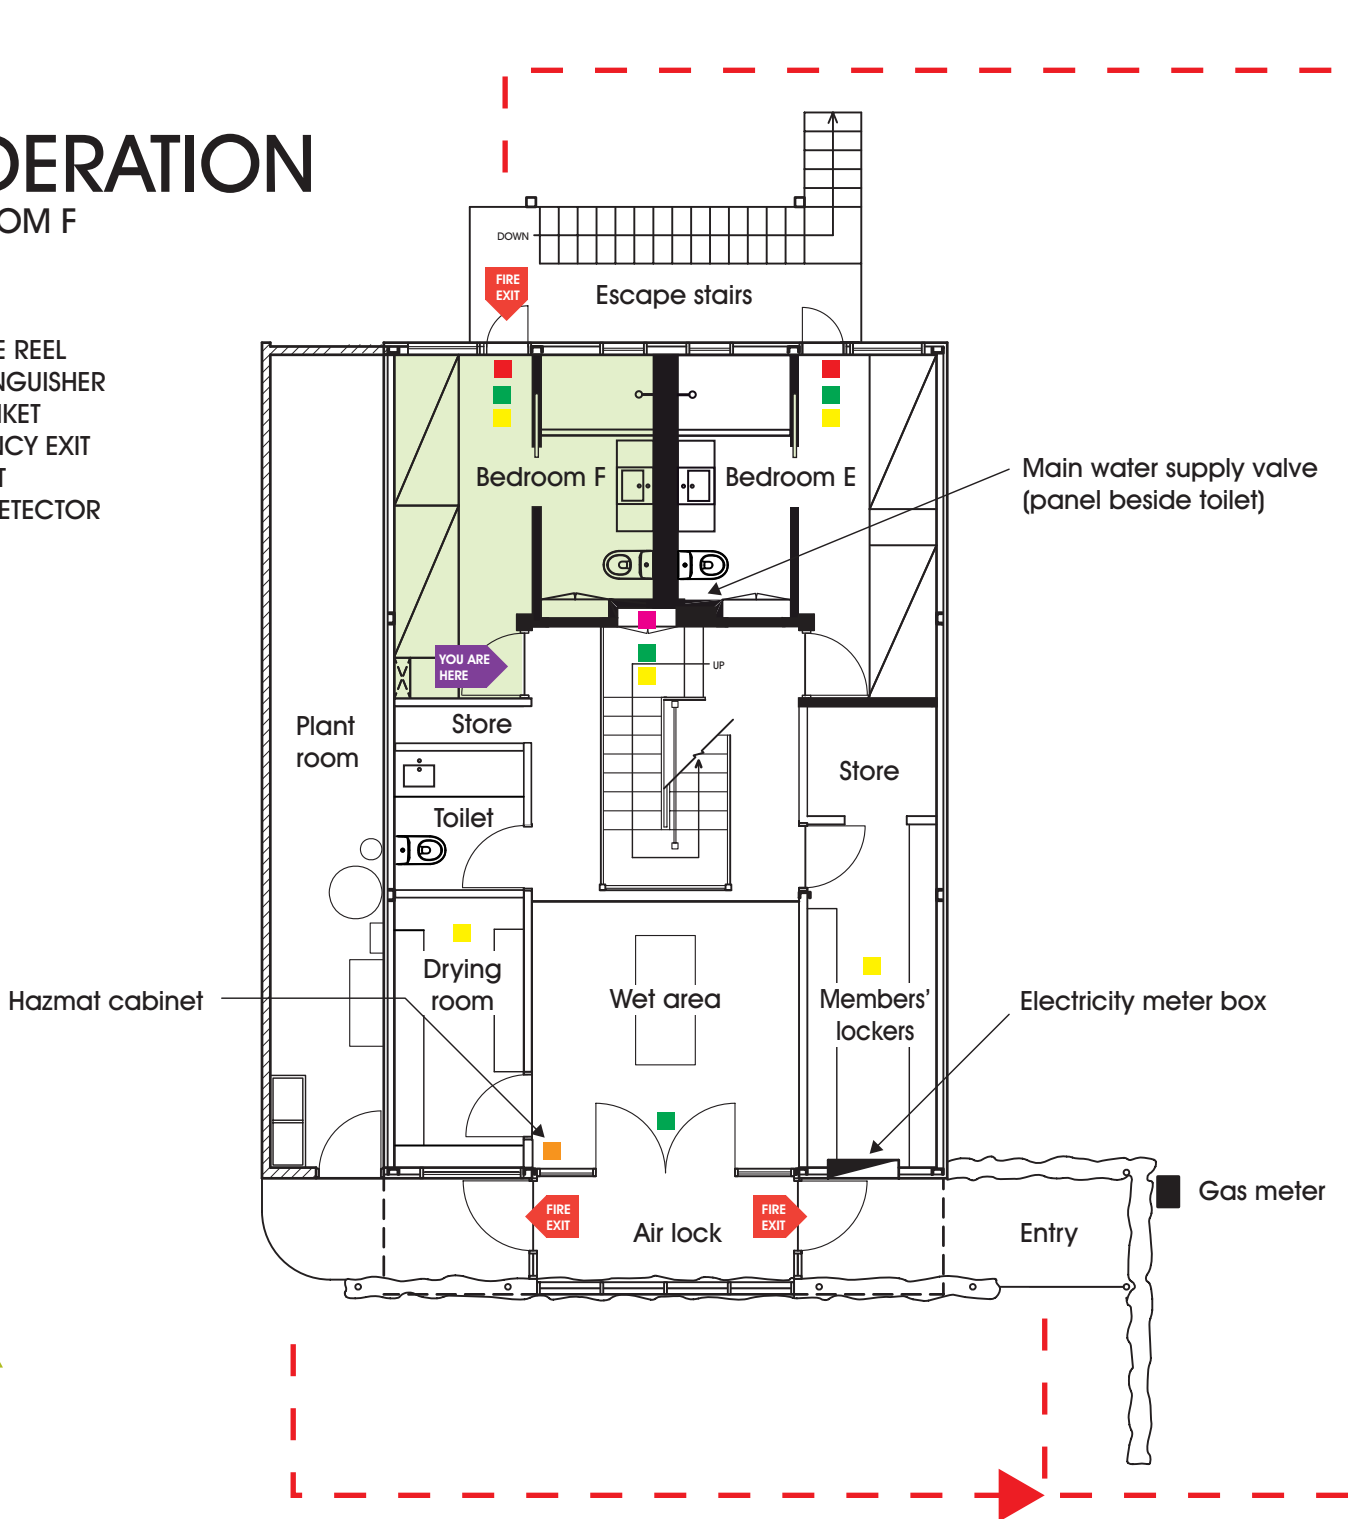

BEDROOM D

- FIRE HOSE REEL
- FIRE EXTINGUISHER
- FIRE BLANKET
- EMERGENCY EXIT
- EXIT LIGHT
- SMOKE DETECTOR

BUS STOP 6

GOAL
POST
ROAD

20 Goal Post Rd

ENZIAN

BEDROOM E

- FIRE HOSE REEL
- FIRE EXTINGUISHER
- FIRE BLANKET
- EMERGENCY EXIT
- EXIT LIGHT
- SMOKE DETECTOR

20 Goal Post Rd

BUS STOP 6

GOAL
POST
ROAD

FEDERATION

BEDROOM F

- FIRE HOSE REEL
- FIRE EXTINGUISHER
- FIRE BLANKET
- EMERGENCY EXIT
- EXIT LIGHT
- SMOKE DETECTOR

BUS STOP 6

GOAL
POST
ROAD

20 Goal Post Rd