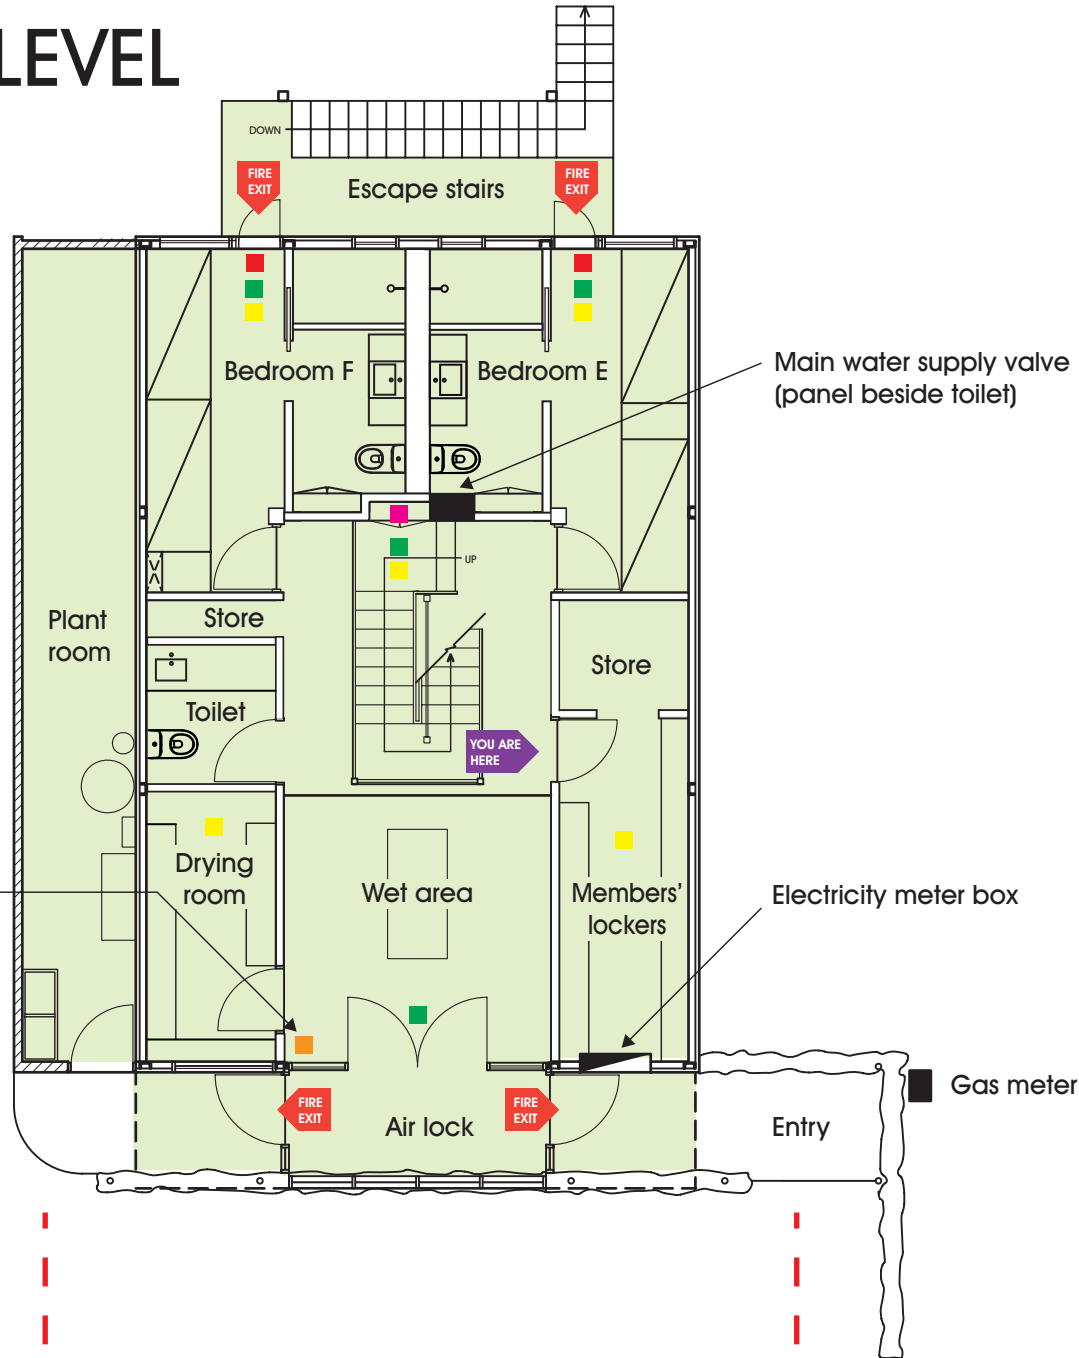

FIRE EVACUATION & CRITICAL LOCATIONS

- EMERGENCY FIRE EXITS
- ELECTRICAL METERBOX – ISOLATOR
- ELECTRICAL CIRCUIT BREAKERS
- GAS METER
- ASSEMBLY POINT

Goal Post Rd

● Opal light

FIRE EVACUATION ASSEMBLY POINT BUS STOP 6

Located on the corner of Delatite Lane & Goal Post Road

GROUND LEVEL

- FIRE HOSE REEL
- FIRE EXTINGUISHER
- FIRE BLANKET
- EMERGENCY EXIT
- EXIT LIGHT
- SMOKE DETECTOR

Assembly Point
BUS STOP 6

GOAL
POST
ROAD

20 Goal Post Rd

LEVEL ONE

- FIRE HOSE REEL
- FIRE EXTINGUISHER
- FIRE BLANKET
- EMERGENCY EXIT
- EXIT LIGHT
- SMOKE DETECTOR

Electricity circuit breakers

BUS STOP 6

GOAL POST ROAD

20 Goal Post Rd

LEVEL TWO