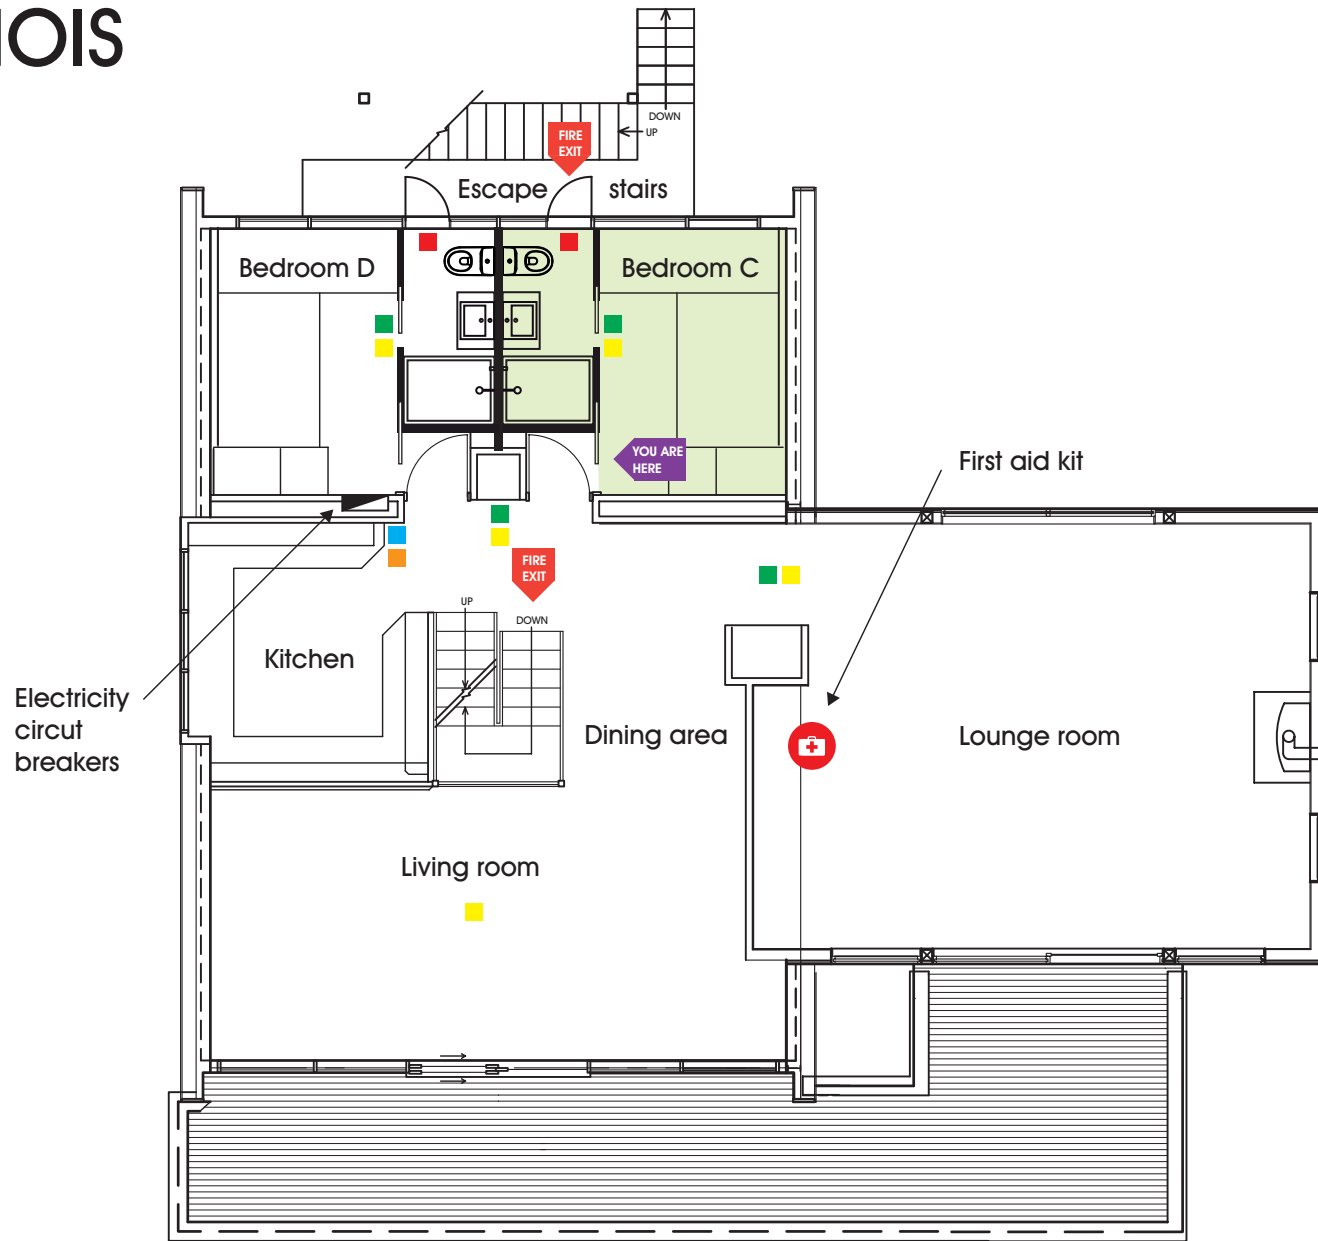

- FIRE HOSE REEL
- FIRE EXTINGUISHER
- FIRE BLANKET
- EMERGENCY EXIT
- EXIT LIGHT
- SMOKE DETECTOR

BUS STOP 6

GOAL
POST
ROAD

20 Goal Post Rd

ALPINE

BEDROOM A

- FIRE HOSE REEL
- FIRE EXTINGUISHER
- FIRE BLANKET
- EMERGENCY EXIT
- EXIT LIGHT
- SMOKE DETECTOR

20 Goal Post Rd

BUS STOP 6

GOAL
POST
ROAD

BOOMERANG

BEDROOM B

-  FIRE HOSE REEL
-  FIRE EXTINGUISHER
-  FIRE BLANKET
-  EMERGENCY EXIT
-  EXIT LIGHT
-  SMOKE DETECTOR

20 Goal Post Rd

BUS STOP 6

GOAL
POST
ROAD

CHAMOIS

BEDROOM C

- FIRE HOSE REEL
- FIRE EXTINGUISHER
- FIRE BLANKET
- EMERGENCY EXIT
- EXIT LIGHT
- SMOKE DETECTOR

BUS STOP 6

GOAL
POST
ROAD

20 Goal Post Rd

DELATITE