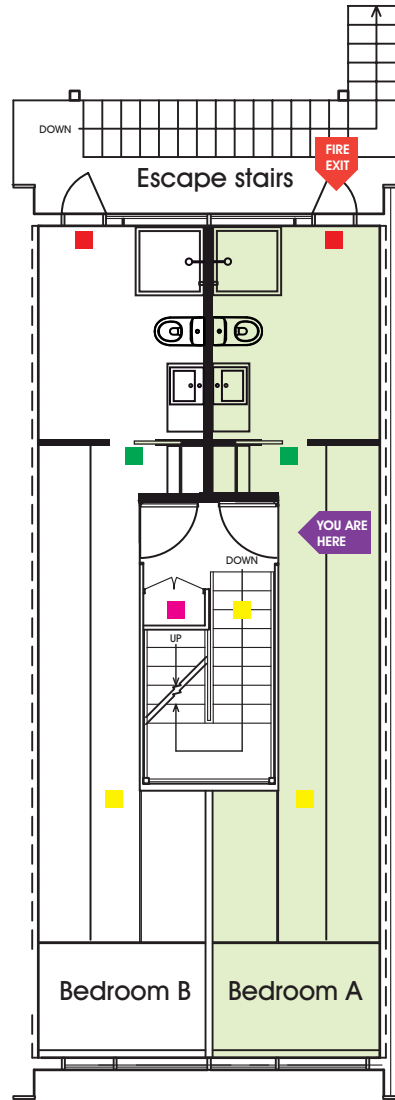

20 Goal Post Rd

LEVEL ONE

- FIRE HOSE REEL
- FIRE EXTINGUISHER
- FIRE BLANKET
- EMERGENCY EXIT
- EXIT LIGHT
- SMOKE DETECTOR

Electricity circuit breakers

BUS STOP 6

GOAL POST ROAD

20 Goal Post Rd

LEVEL TWO

- FIRE HOSE REEL
- FIRE EXTINGUISHER
- FIRE BLANKET
- EMERGENCY EXIT
- EXIT LIGHT
- SMOKE DETECTOR

BUS STOP 6

GOAL
POST
ROAD

20 Goal Post Rd

ALPINE

BEDROOM A

- FIRE HOSE REEL
- FIRE EXTINGUISHER
- FIRE BLANKET
- EMERGENCY EXIT
- EXIT LIGHT
- SMOKE DETECTOR

20 Goal Post Rd

BUS STOP 6

GOAL
POST
ROAD

BOOMERANG

BEDROOM B

-  FIRE HOSE REEL
-  FIRE EXTINGUISHER
-  FIRE BLANKET
-  EMERGENCY EXIT
-  EXIT LIGHT
-  SMOKE DETECTOR

20 Goal Post Rd

BUS STOP 6