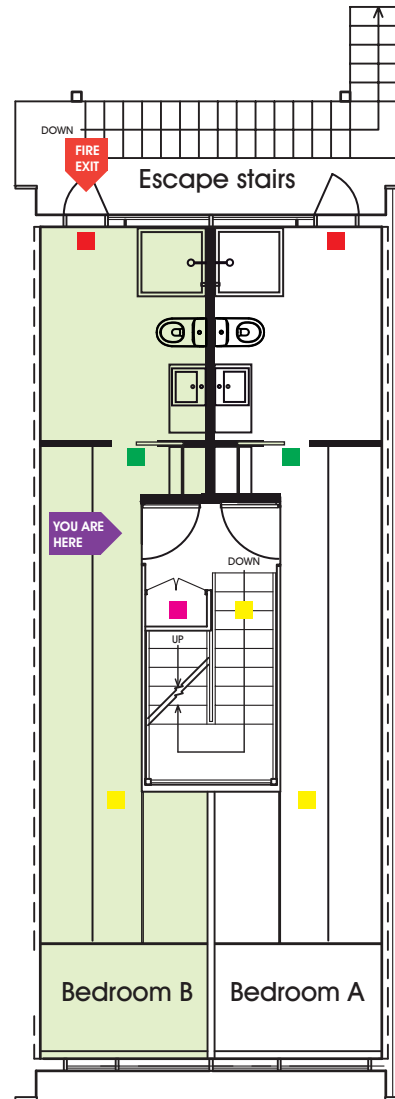

20 Goal Post Rd

BUS STOP 6

GOAL
POST
ROAD

BOOMERANG

BEDROOM B

-  FIRE HOSE REEL
-  FIRE EXTINGUISHER
-  FIRE BLANKET
-  EMERGENCY EXIT
-  EXIT LIGHT
-  SMOKE DETECTOR

20 Goal Post Rd

BUS STOP 6