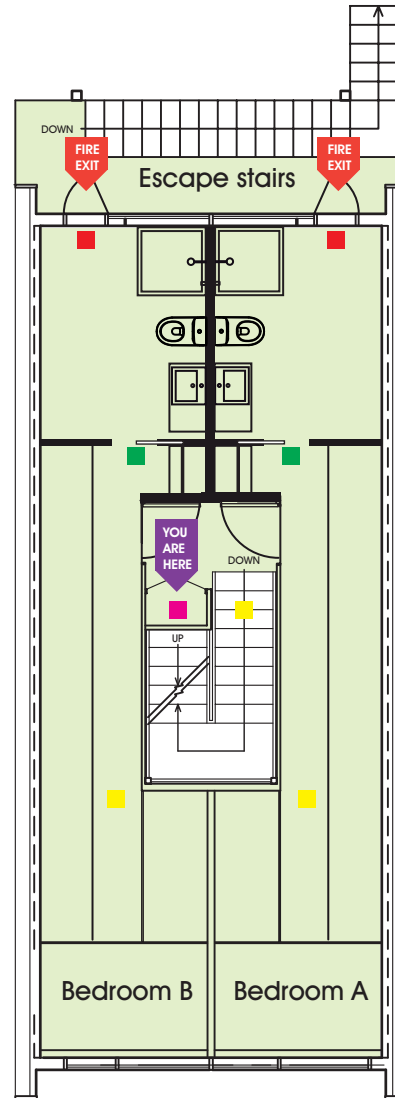

Located on the corner of Delatite Lane & Goal Post Road

GROUND LEVEL

- FIRE HOSE REEL
- FIRE EXTINGUISHER
- FIRE BLANKET
- EMERGENCY EXIT
- EXIT LIGHT
- SMOKE DETECTOR

Assembly Point
BUS STOP 6

GOAL
POST
ROAD

20 Goal Post Rd

LEVEL ONE

- FIRE HOSE REEL
- FIRE EXTINGUISHER
- FIRE BLANKET
- EMERGENCY EXIT
- EXIT LIGHT
- SMOKE DETECTOR

Electricity circuit breakers

BUS STOP 6

GOAL POST ROAD

20 Goal Post Rd

LEVEL TWO

- FIRE HOSE REEL
- FIRE EXTINGUISHER
- FIRE BLANKET
- EMERGENCY EXIT
- EXIT LIGHT
- SMOKE DETECTOR

BUS STOP 6

GOAL
POST
ROAD

20 Goal Post Rd

ALPINE

BEDROOM A

- FIRE HOSE REEL
- FIRE EXTINGUISHER
- FIRE BLANKET
- EMERGENCY EXIT
- EXIT LIGHT
- SMOKE DETECTOR