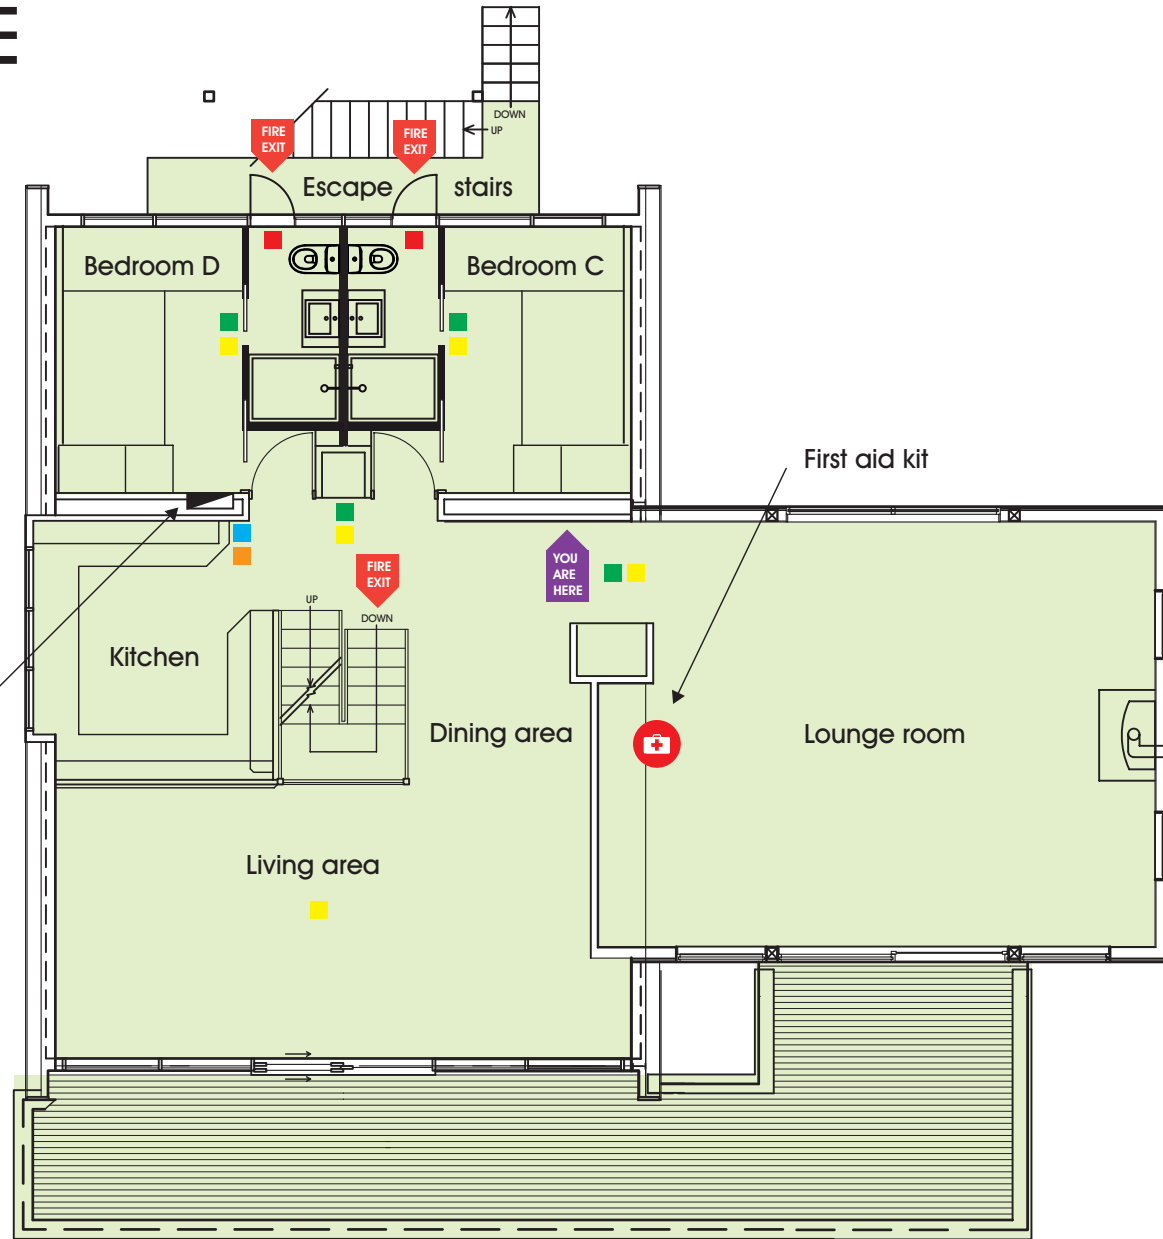

Located on the corner of Delatite Lane & Goal Post Road

GROUND LEVEL

- FIRE HOSE REEL
- FIRE EXTINGUISHER
- FIRE BLANKET
- EMERGENCY EXIT
- EXIT LIGHT
- SMOKE DETECTOR

Assembly Point
BUS STOP 6

GOAL
POST
ROAD

20 Goal Post Rd

LEVEL ONE

- FIRE HOSE REEL
- FIRE EXTINGUISHER
- FIRE BLANKET
- EMERGENCY EXIT
- EXIT LIGHT
- SMOKE DETECTOR

Electricity circuit breakers

BUS STOP 6

GOAL POST ROAD

20 Goal Post Rd

LEVEL TWO